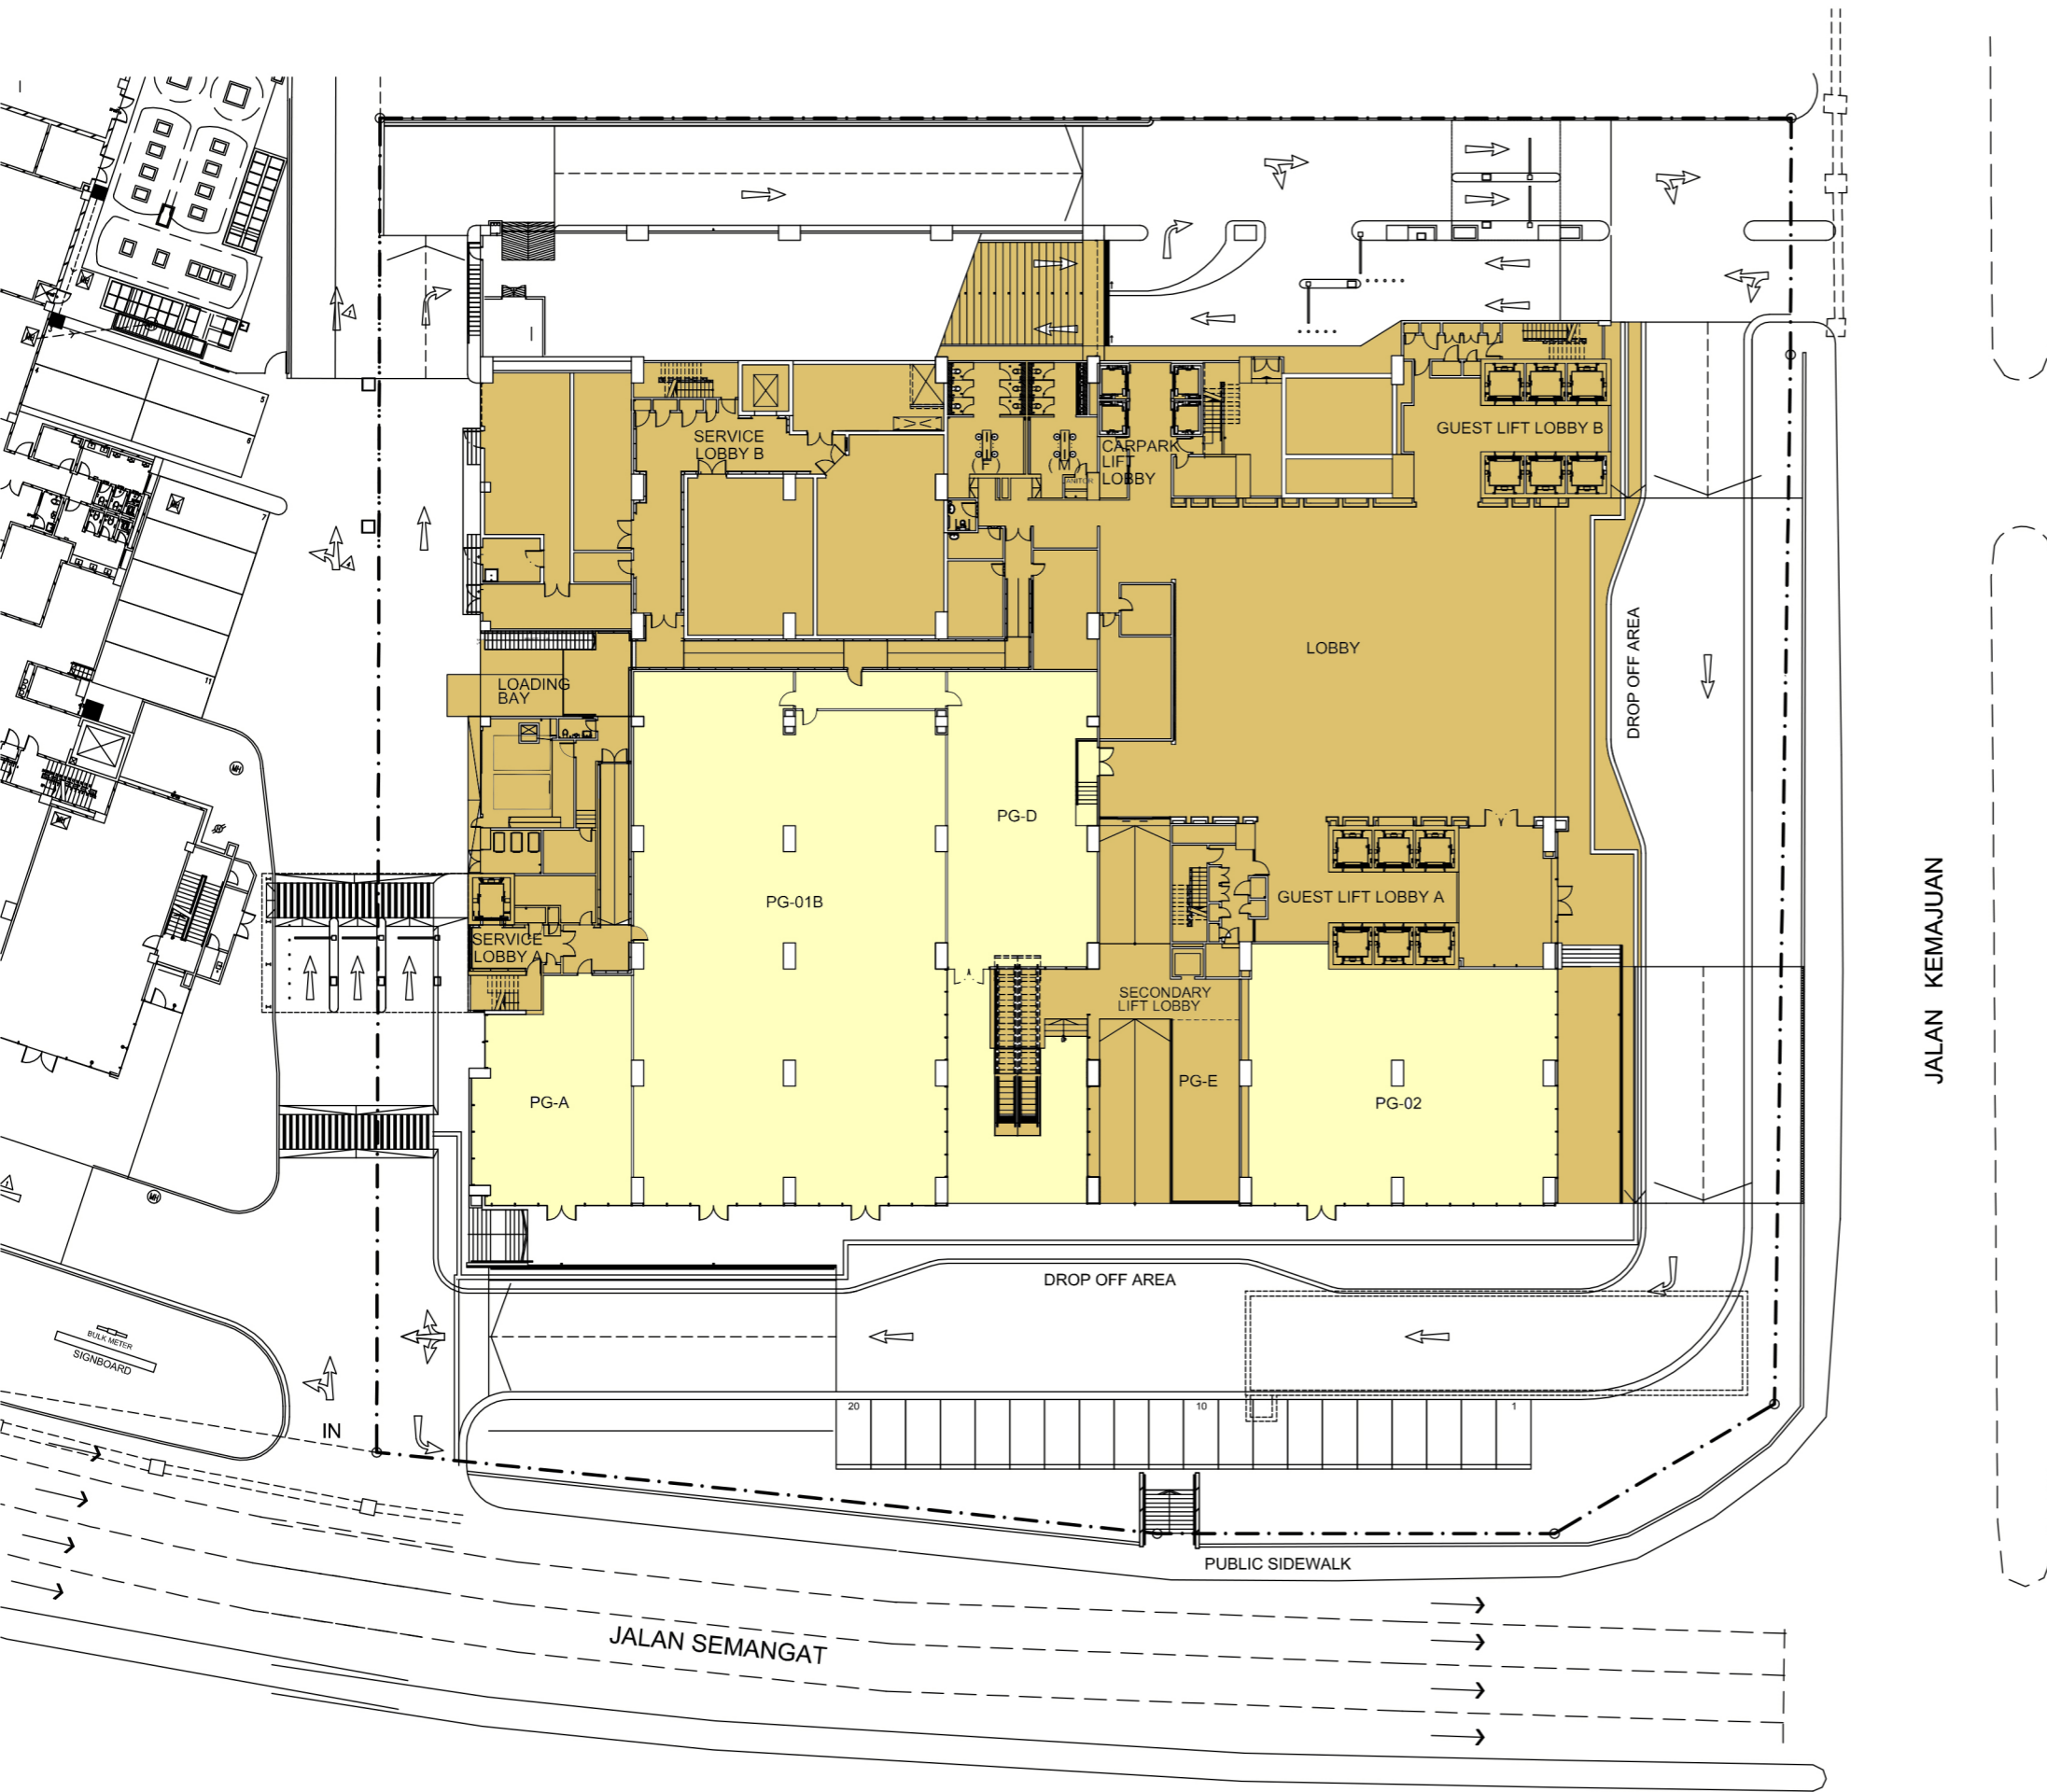

# PODIUM GROUND FLOOR (PG)

UNIT	LEASEBLE AREA ( SQ.FT )
PG-A	1,673
PG-01B	8,309
PG-D	2,302
PG-E	634
PG-02	3,864

22 September 2015